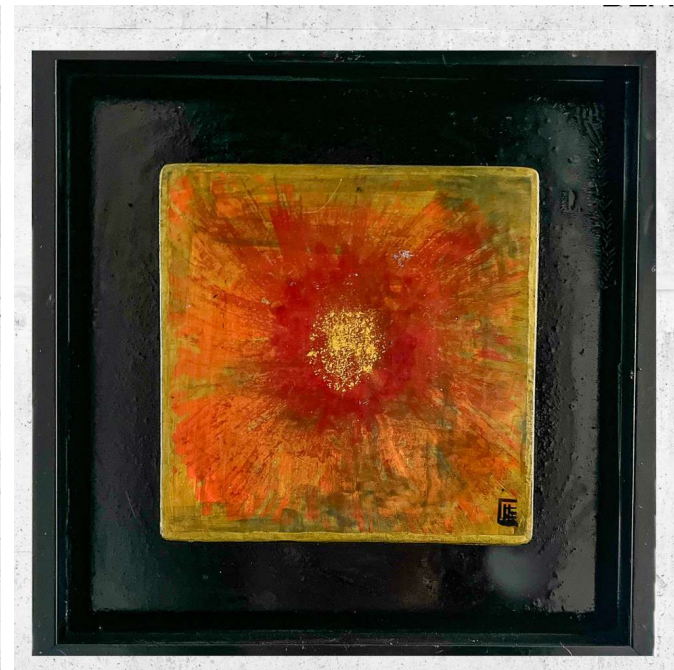

CONTEMPORARY
ART

CLAIRE LASSONNERY

PORTFOLIO BLACK ABSTRACT

BLACK ABSTRACT

lacquer on wood

60 x 60 cm

SHADOW & BRILLIANCE

TEXTURE & INFINITY

ELEGANCE & MYSTERY

LACQUER & LIGHT

LUSTRAL
LUSTRAL

IGNISFERA
TEMPÊTE DE FEU

NOCTURNA
NOCTURNE

PYRONIS
FLAMME ÉTERNELLE

CARBION
CARBONE

IGNISFERA
TEMPÊTE DE FEU

ECLIPSE
ECLIPSE

SABLIS
SABLE

ONYROS
ONYX

ABSTRACT PAINTING BLACK ABSTRACT

lacquer on wood
50 x 50 x 5 cm

CONTACT

CLAIRE LASSONNERYLAQUES SDN BHD
BASED IN KL, MALAYSIA, WORKING GLOBALLY

[HTTPS://CLAIRELASSONNERYLAQUES.COM/](https://CLAIRELASSONNERYLAQUES.COM/)