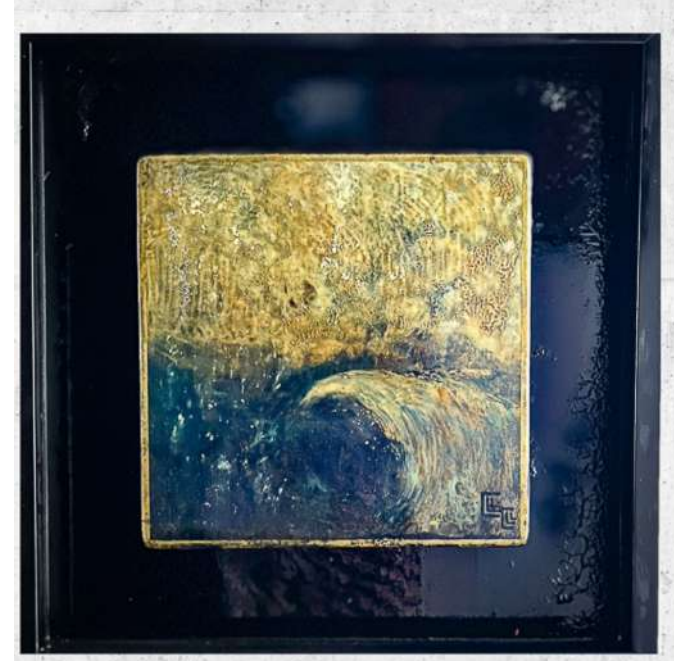

CONTEMPORARY
ART

CLAIRE LASSONNERY

PORTFOLIO BLACK ABSTRACT

BLACK ABSTRACT

lacquer on wood

60 x 60 cm

SHADOW & BRILLIANCE

TEXTURE & INFINITY

ELEGANCE & MYSTERY

LACQUER & LIGHT

LUSTRAL
LUSTRAL

IGNISFERA
TEMPÊTE DE FEU

NOCTURNA
NOCTURNE

PYRONIS
FLAMME ÉTERNELLE

CARBION
CARBONE

IGNISFERA
TEMPÊTE DE FEU

ECLIPSE
ECLIPSE

SABLIS
SABLE

ONYROS
ONYX

ABSTRACT PAINTING BLACK ABSTRACT

lacquer on wood
50 x 50 x 5 cm

CONTACT

CLAIRE LASSONNERYLAQUES SDN BHD
BASED IN KL, MALAYSIA, WORKING GLOBALLY

[HTTPS://CLAIRELASSONNERYLAQUES.COM/](https://CLAIRELASSONNERYLAQUES.COM/)