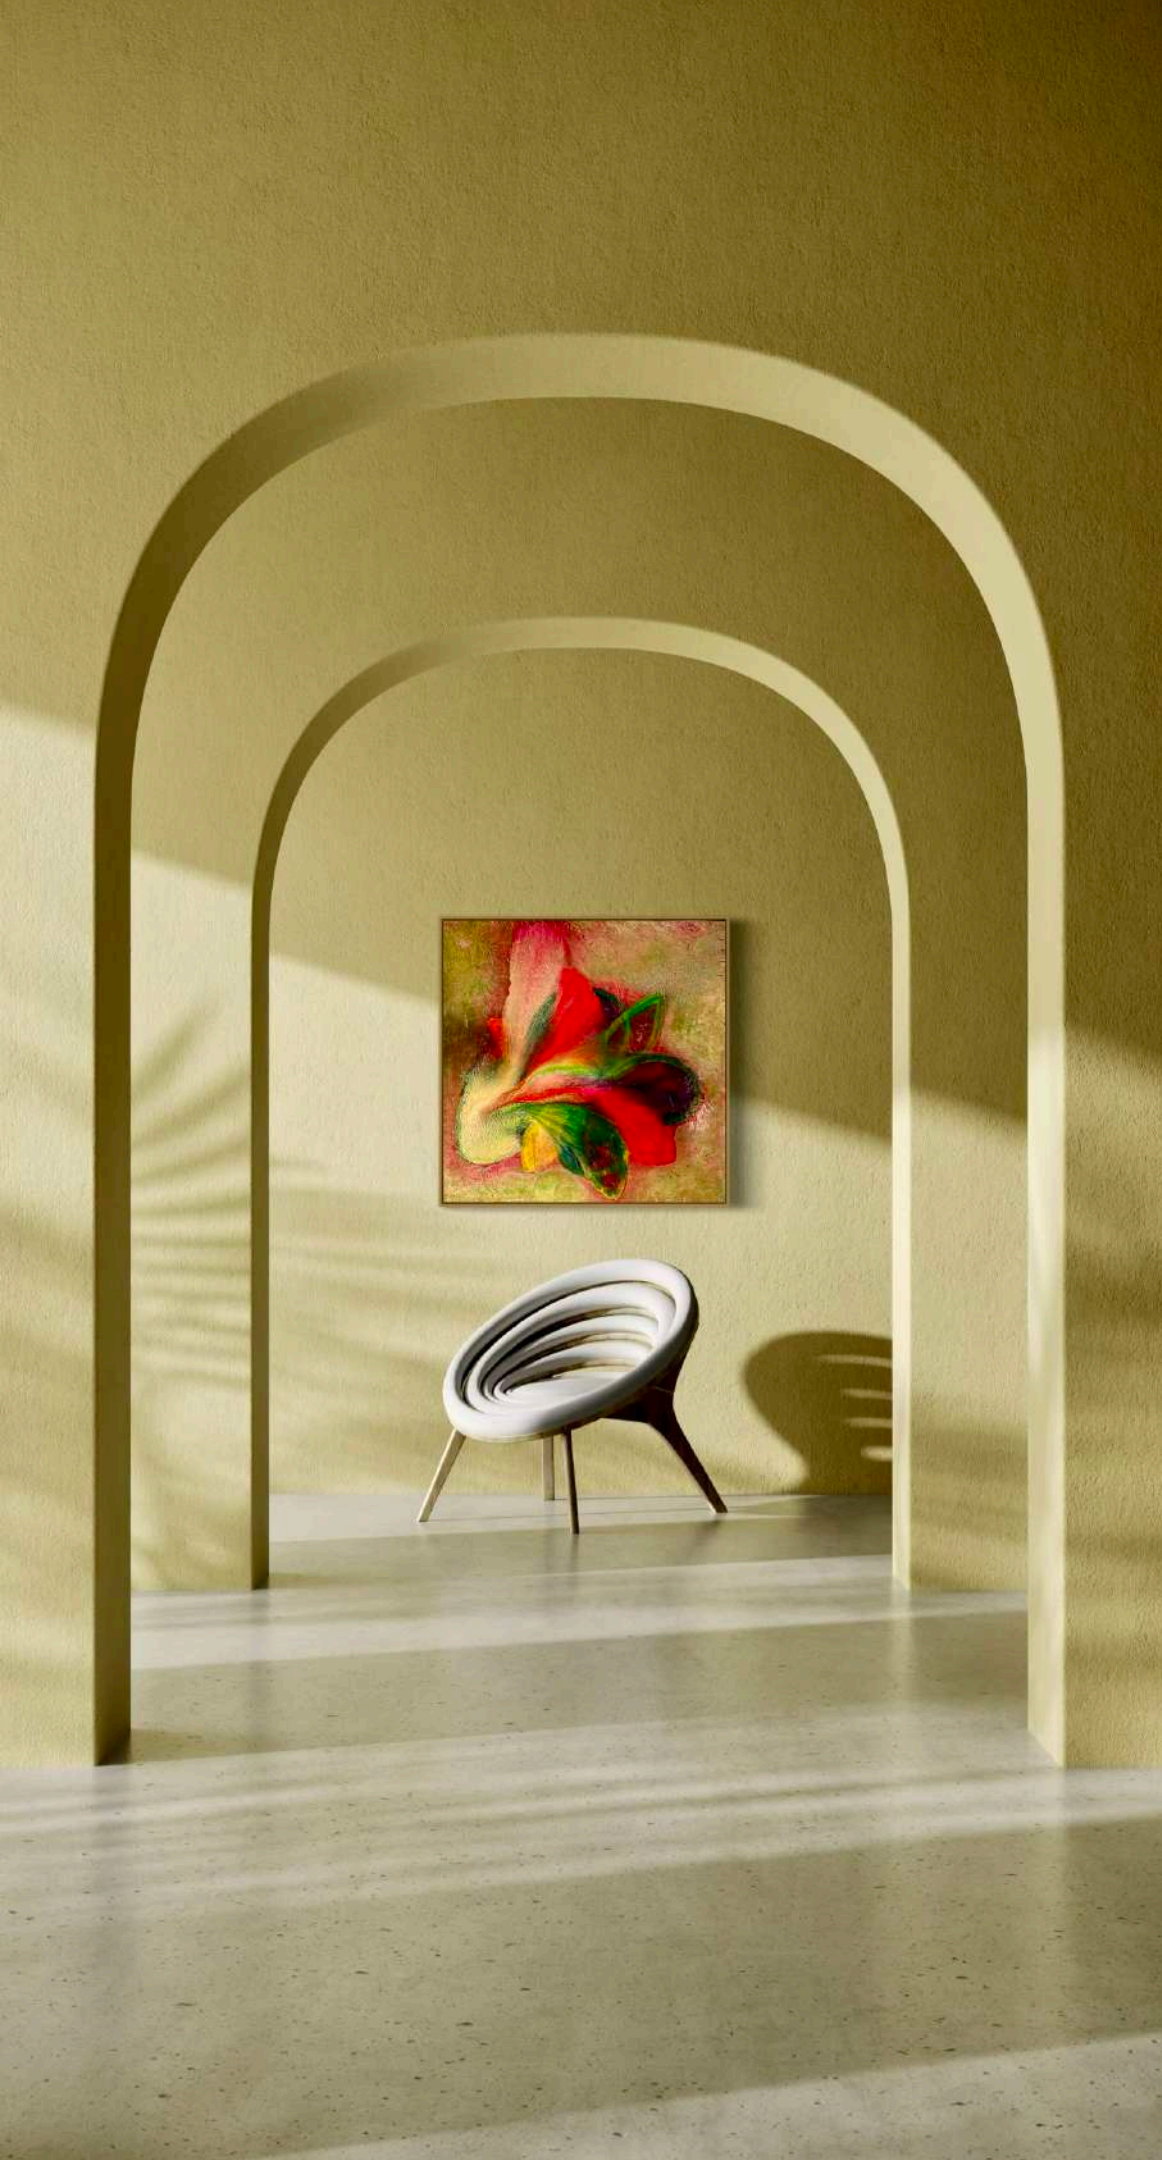

# FLOWERS

lacquer on canvas  
100x100x10 cm

**NATURE &  
BIODIVERSITY  
COLOURS & TEXTURES  
LAYERING & DEPTH  
OBSERVATION  
& CONNECTION**

The image is a vertical, abstract painting. It features a dense field of flowers. The top half is dominated by large, textured flowers in shades of purple and red. Below these, there are smaller, more delicate flowers in red and pink. The bottom half of the painting shows a row of flowers with dark blue or black stems and bases, topped with bright red, rounded flower heads. The background is a mix of yellow, green, and pinkish tones, suggesting a sunlit field. The overall style is expressive and textured, with visible brushstrokes and a rich color palette. The text 'THRIVE ESSOR' is centered in the middle of the image in a white, sans-serif font.

THRIVE  
ESSOR

A painting of a vase, possibly a ceramic or glass vessel, shown in a cross-section or from an interior perspective. The vase has a wide, flared top and a narrow neck. The interior of the vase is painted with vibrant colors: a large, irregular area of bright red on the left side, a large area of bright green on the right side, and a central area of light green. The exterior of the vase is painted with a mix of yellow, orange, and red tones. The background is a textured, mottled green. The overall style is expressive and somewhat abstract, with visible brushstrokes and a rich, saturated color palette.